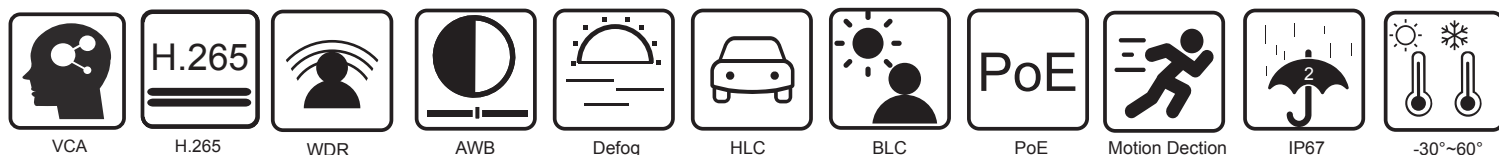

SPECIFICATION

Camera	
Image Sensor	1 / 3.2 "CMOS
Image Size	1920×1080
Electronic Shutter	1 / 25 s ~ 1 / 100000 s
Iris Type	Fixed Iris
Min. Illumination	0.012lux @F1.2 AGC ON; 0 lux with IR 0.046 lux @ F2.0, AGC ON; 0 lux with IR
Lens	2.8 mm @F2.0, horizontal field of view: 93.7° 3.6 mm @F2.0, horizontal field of view: 75.8°
Lens Amount	M12
Wide Dynamic Range	Digital WDR
BLC	Yes
HLC	Yes
Defog	Yes
Digital NR	3D DNR
Angle Adjustment	Pan: 0° ~360° ; Tilt: 0°~75°; Rotation: 0°~360°