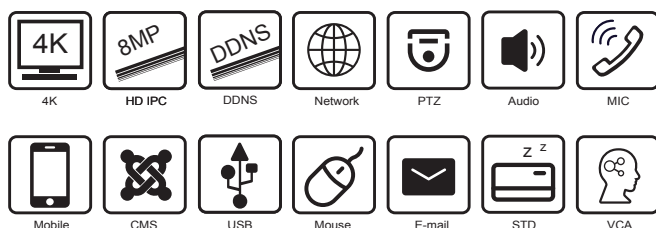

### Product Features

- ▲ Support 16CH 6MP/5MP/4MP/3MP/1080P/ 960P/720P/960H/D1/CIF IP input
- ▲ Adopt standard H.265 and H.264 high profile compression format to get high-quality video at much lower bit rate
- ▲ Intuitive and user-friendly Graphic User Interface ( GUI ),Windows style operation by mouse
- ▲ Multi-mode recording: manual / timer / motion / sensor/smart events
- ▲ Playback : 16CH simultaneous playback
- ▲ Search : time slice, time, event, tag, smart search
- ▲ Express and flexible backup via USB, network and so on
- ▲ Pentaplex : preview, record, playback, backup and remote access
- ▲ Remote control via Web or CMS : preview, playback,backup, PTZ and configuration
- ▲ Dual stream technology for local storage with high definition,remote network transmission and remote surveillance with mobile device
- ▲ Multi-user online simultaneously
- ▲ Authorization management, log view and device status view
- ▲ 4K output, true high resolution display
- ▲ Support NAT function and QRCode scanning by mobile phones
- ▲ Powerful mobile surveillance by smart phones with iOS and Andriod OS

#### Video

Network Input	16 CH IPC input
Network Input Resolution	8MP/6MP/5MP/4MP/3MP/1080P/960P/720P/960H/D1/CIF
Output	HDMI×1:3840×2160/1920×1080/1280×1024×768 VGA: 1920 × 1080 / 1280 × 1024/ 1024 × 768

#### Audio

Network Input	16 CH IPC audio input
2-way Audio	RCA × 1
Local Output	RCA × 1
Compression	G.711(U/A)

## Record

Record Stream	Dual stream recording
Resolution	8MP/6MP/5MP/4MP/3MP/1080P/960P/720P/960H/D1/CIF
Frame Rate	N:30fps; P:25fps