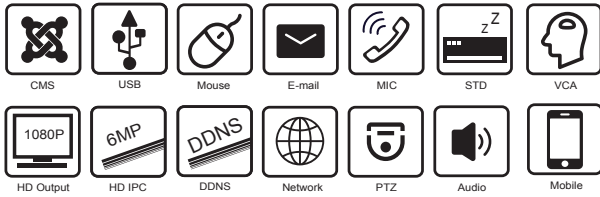

Product Features

- ▲ Support 4/8 CH 6MP/5MP/4MP/3MP/1080P/ 960P/720P/960H/ D1/CIF IP video input
- ▲ Adopt standard H.265 and H.264 high profile compression format to get high-quality video at much lower bit rate
- ▲ Intuitive and user-friendly Graphic User Interface (GUI), Windows style operation by mouse
- ▲ Multi-mode recording: manual / timer / motion / sensor/smart events
- ▲ Playback : 4 /8CH simultaneous playback
- ▲ Search : time slice, time, event, tag, smart search
- ▲ Supports multiple VCA (Video Content Analytics) events, such as object abandoned/missing, region intrusion, tripwire, video tampering, etc.
- ▲ Supports POS information overlay on live view and playback
- ▲ Express and flexible backup via USB, network and so on
- ▲ Pentaplex : preview, record, playback, backup and remote access
- ▲ DHCP, DDNS, PPPoE network protocol
- ▲ Remote control via Web Client or CMS : preview, playback, backup, PTZ and configuration
- ▲ 4/8 PoE network ports, support IPC direct connection to NVR; support PoE power supply
- ▲ Dual stream technology for local storage with high definition, remote network transmission and remote surveillance with mobile device
- ▲ Multi-user online simultaneously
- ▲ Authorization management, log view and device status view
- ▲ 1080P output, true high resolution display
- ▲ Supports NAT function and QRCode scanning by mobile phones
- ▲ Powerful mobile surveillance by smart phones with iOS and Andriod OS

SPECIFICATION

Model		QVN3104P	QVN3108P
System	OS	Embedded Linux	
Video	Network Input	4 CH IPC input	8 CH IPC input
	Network Input Resolution	6MP/5MP/4MP/3MP/1080P/1280×1024/960P/720P/960H/D1/CIF	
	Output	HDMI× 1 : 1920 × 1080 / 1280× 1024/ 1024 × 768 VGA× 1: 1920 × 1080 / 1280× 1024/ 1024 × 768	
	Compression	Standard H.264 / H.265	
Audio	Network Input	4 CH IPC audio input	8 CH IPC audio input
	2-way Audio	No	
	Local Output	No (HDMI supports the audio output)	
	Compression	G.711(U/A)	
Record	Record Stream	Dual stream recording	
	Resolution	6MP/5MP/4MP/3MP/1080P/1280×1024/960P/720P/960H/D1/CIF	
	Frame Rate	6MP @20fps(NTSC/PAL); 5MP or lower @30fps/25fps(NTSC/PAL)	
Playback	Simultaneous Playback	Max. 4 CH	Max. 8 CH
	Search	Time slice / time / event / tag search	
	Smart Search	Highlighted color to display the camera record in a certain period of time, different colors refers to different record events	
	Function	Play, pause, FF, FB, digital zoom, etc.