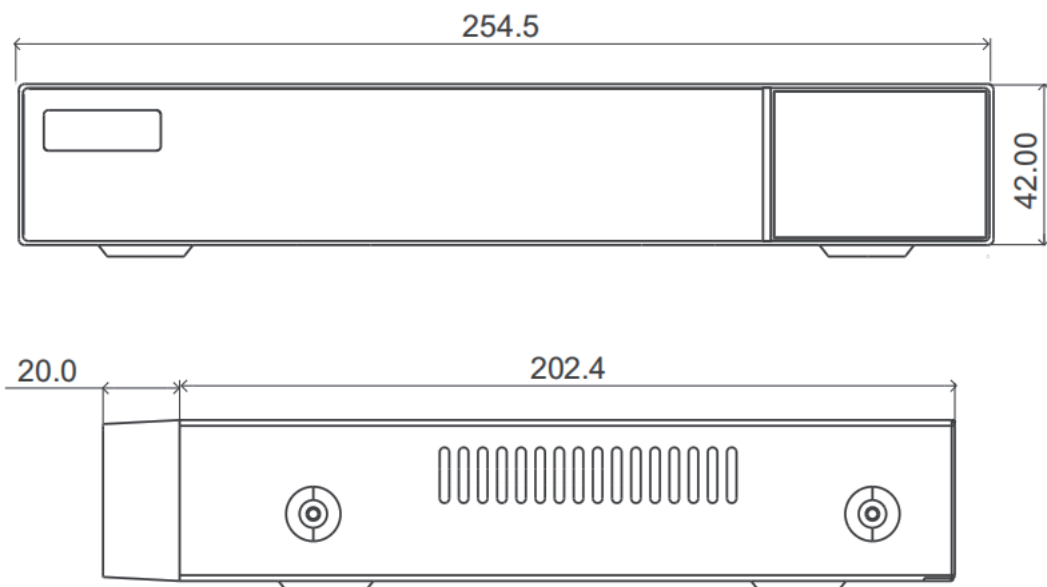

SPECIFICATION

Model		QVN3104P	QVN3108P
System	OS	Embedded Linux	
Video	Network Input	4 CH IPC input	8 CH IPC input
	Network Input Resolution	6MP/5MP/4MP/3MP/1080P/1280×1024/960P/720P/960H/D1/CIF	
	Output	HDMI× 1 : 1920 × 1080 / 1280× 1024/ 1024 × 768 VGA× 1: 1920 × 1080 / 1280× 1024/ 1024 × 768	
	Compression	Standard H.264 / H.265	
Audio	Network Input	4 CH IPC audio input	8 CH IPC audio input
	2-way Audio	No	
	Local Output	No (HDMI supports the audio output)	
	Compression	G.711(U/A)	
Record	Record Stream	Dual stream recording	
	Resolution	6MP/5MP/4MP/3MP/1080P/1280×1024/960P/720P/960H/D1/CIF	
	Frame Rate	6MP @20fps(NTSC/PAL); 5MP or lower @30fps/25fps(NTSC/PAL)	
Playback	Simultaneous Playback	Max. 4 CH	Max. 8 CH
	Search	Time slice / time / event / tag search	
	Smart Search	Highlighted color to display the camera record in a certain period of time, different colors refers to different record events	
	Function	Play, pause, FF, FB, digital zoom, etc.	

Decoding Capability	Live View/ Playback	1CH 6MP; 4CH 720P	
Alarm	Mode	Manual, sensor, motion, exception, smart events	
	Input	Supports IPC alarm input	
	Output	Supports IPC alarm output	
	Triggering	Record, snapshot, buzzer, preset, e-mail, etc.	
Network	Interface	RJ 45 100Mbps × 1	
	Protocol	TCP / IP, DHCP, DNS, DDNS, UPnP, NTP, SMTP,HTTP, HTTPS, 802.1x	
	Incoming Bandwidth	28 Mbps	40 Mbps
	Outgoing Bandwidth	28 Mbps	40 Mbps
Mobile Device	OS	iOS, Andriod	
Storage	HDD Interface	SATA2.0 × 1, max 8T	
Backup	Local Backup	U disk, USB mobile HDD	
	Network Backup	Yes	
Port	USB	USB 2.0 × 2	
	Remote Controller	Optional	
PoE	PoE Ports	100M RJ45 × 4	100M RJ45 × 8
	Standards	IEEE802.3af	
	Output Power	≤ 40W	≤ 80W
Others	Power Supply	DC 48V/1.25A	DC 48V/2.5A
	Consumption	≤ 6W (without HDD)	
	Dimensions (mm)	255 × 222 × 42 (W × D × H)	
	Work Environment	-10 ~ 50 ℃ , 10% ~ 90% humidity	

Dimensions

Rear Panel

QVN3104P

QVN3108P