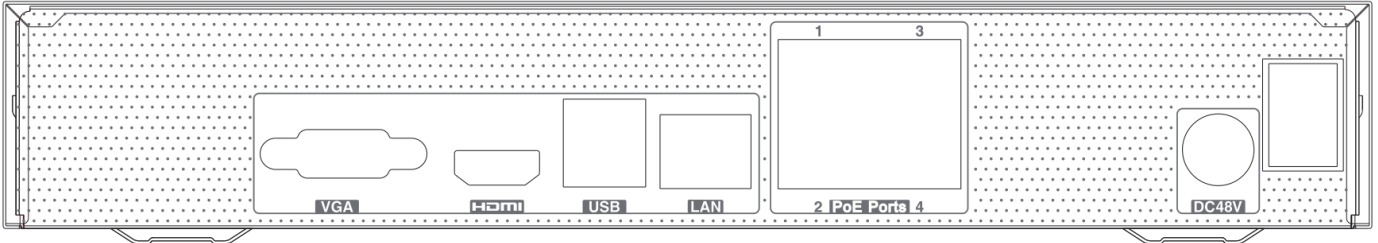

Rear Panel

QVN3104P