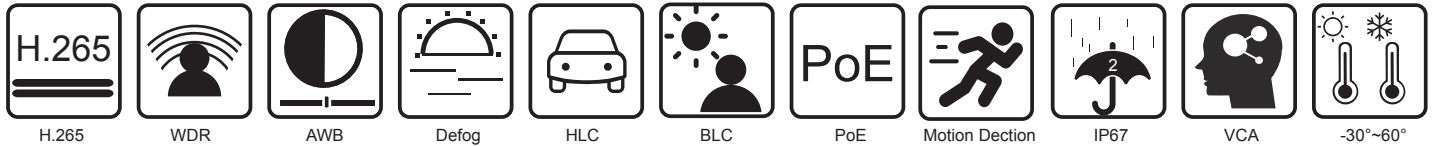

QVP41BSL

CE FC PoE ONVIF

Product Features

- ▲ 4 × MP (2560×1440) H.265 coding
- ▲ Max.resolution: 2560×1440
- ▲ ICR auto switch, true day / night, ROI coding
- ▲ 3D DNR, digital WDR, HLC, BLC, defog
- ▲ 10~20m IR night view distance
- ▲ DC12V/PoE power supply
- ▲ P2P function optional
- ▲ IP 67 ingress protection
- ▲ Support three streams
- ▲ Support mobile surveillance by smart phones& tablet PCs with iOS and Android OS
- ▲ Intelligent analytics (optional):object removal detection,abnormal video signal detection, line crossing detection and region intrusion detection

Interfaces

Network	RJ45
Video Output	No
Audio	No
Storage	No
Hardware Reset	No

Image

Video Compression	H.265 /H.264
H.265 Compression Standard	Main Profile@Leve4.1 High Tier
Resolution	4MP (2560 × 1440), 3MP (2304 × 1296),1080P (1920 × 1080), 720P (1280 × 720), D1, CIF, 480 × 240
Main Stream	60Hz:4MP(1~20fps)/3MP(1~30fps)/1080P(1~30fps); 50Hz:4MP(1~20fps)/3MP(1~25fps)/1080P(1~25fps);
Sub Stream	60Hz : 720P(1~15fps)/D1(1~30fps)/CIF (1~30fps); 50HZ: 720P(1~12fps)/D1(1~25fps)/CIF (1~25fps);
Third Stream	60Hz : D1/CIF/480x240 (1~30fps); 50HZ: D1/CIF/480x240 (1~25fps)
Bit Rate	64 Kbps ~ 5 Mbps
Bit Rate Type	VBR / CBR
Image Settings	ROI, Saturation, Brightness, Chroma, Contrast,Wide Dynamic, Sharpen, NR,etc. adjustable through client software or web browser
ROI	Each ROI to be configured separately

Others

Power Supply	DC12V/PoE
Power Consumption	< 4W
Dimensions (mm)	162.1 × 74.8 × 73.8
Operating Environment	-30 °C ~ 60°C(-22°F~140°F) Humidity: less than 95 %(non-condensing)
Weight (net)	Approx. 0.24KG
Installation	Ceiling mounting; Wall mounting

Dimensions