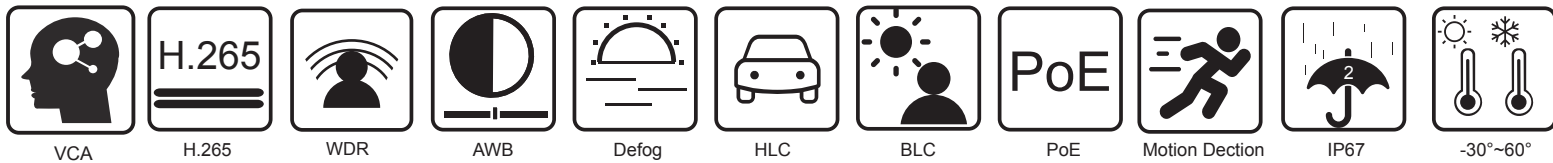

**QVP25DSF**

**Product Features**

- ▲ 2MP (1920 × 1080) H.265 coding
- ▲ Max.resolution: 1920×1080
- ▲ ICR auto switch, true day / night, ROI coding
- ▲ 3D DNR, digital WDR, HLC, BLC, defog
- ▲ 30~50m IR night view distance
- ▲ 1CH built-in MIC
- ▲ Built-in micro SD card slot, up to 128GB
- ▲ DC12V/PoE power supply
- ▲ Hardware reset
- ▲ IP 67 ingress protection
- ▲ Support dual streams
- ▲ Support mobile surveillance by smart phones with iOS and Android OS
- ▲ Intelligent analytics: video blur detection, line crossing detection and region intrusietection