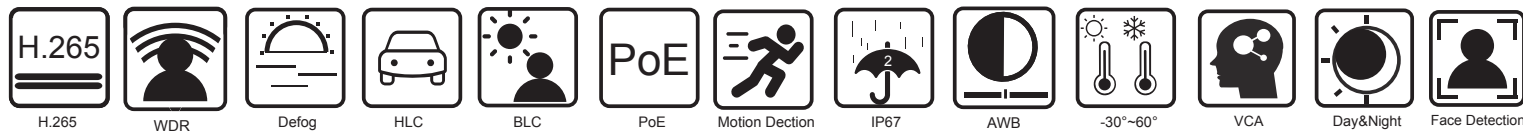

## Product Features

- ▲ Max.resolution:8MP ( 3840 × 2160 )
- ▲ Smart H.265/H.264 coding
- ▲ ICR auto switch, true day / night
- ▲ 3D DNR, true WDR, HLC, BLC and ROI coding
- ▲ 30~50m IR night view distance
- ▲ Motorized zoom lens
- ▲ 1CH audio input; 1CH built-in MIC
- ▲ Built-in micro SD card slot, up to 128GB
- ▲ DC12V/PoE power supply
- ▲ Support three streams
- ▲ P2P function optional
- ▲ IP 67
- ▲ Support mobile surveillance by smart phones with iOS and Android OS
- ▲ Intelligent analytics:Object abandoned/missing detection, region entrance/exiting/intrusion detection(human/vehicle classification), line crossing detection(human/ vehicle classification), video tampering detection, scene change detection, face detection, face capture, crowd density detection, heat map, human/vehicle counting, human tracking