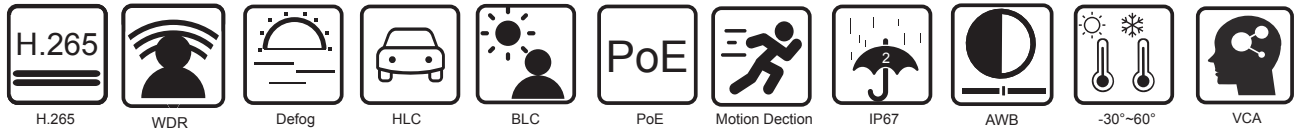

### Product Features

- ▲ 5MP ( 2592 × 1944 ) H.265 full real time coding
- ▲ Max.resolution: 2592 × 1944; ICR auto switch, true day / night
- ▲ 30 ~ 50m IR night view distance
- ▲ Motorized zoom lens
- ▲ 3D DNR, true WDR, HLC, BLC and ROI coding
- ▲ Hardware reset
- ▲ 1CH audio input; 1CH audio output, 1CH speaker, 1CH MIC
- ▲ Built-in micro SD card slot, up to 128GB
- ▲ DC12V/PoE power supply
- ▲ Support three streams
- ▲ P2P function optional
- ▲ IP67 ingress protection
- ▲ Support mobile surveillance by smart phones with iOS and Android OS
- ▲ Intelligent analytics: abnormal video signal detection (scene change, video tampering), line crossing detection (human/vehicle classification), region intrusion detection (human/vehicle classification), sound and light warning

## Image

Video Compression	Smart H.265 / H.265+ / H.265 / Smart H.264 / H.264+ / H.264 / MJPEG
H.264 Compression Standard	Baseline Profile/Main Profile/High Profile
Resolution	5MP ( 2592 × 1944 ), 4MP ( 2592 × 1520 ), 2K ( 2560 × 1440 ) 3MP ( 2304 × 1296 ), 1080P ( 1920 × 1080 ), 720P ( 1280 × 720 ), D1, CIF, 480 × 240
Main Stream	60Hz : 5MP/4MP/2K/3MP/ 1080P/ 720P(1~30fps) 50Hz : 5MP/ 4MP/ 2K/3MP/ 1080P/ 720P ( 1~25fps)
Sub Stream	60Hz : 720P/D1/CIF (1~30fps); 50HZ:720P/D1/CIF (1~25fps)
Third Stream	60Hz : D1/CIF/480 × 240 (1~30fps); 50HZ: D1/CIF/480× 240 (1~25fps)
High Frame Rate Mode	Main stream: 1080P/720P(1~60fps/1~50fps)
Bit Rate	256 Kbps ~ 9 Mbps
Bit Rate Type	VBR / CBR
Audio Compression	G711A / U
Image Settings	ROI, Saturation, Brightness, Chroma, Contrast, Wide Dynamic, Sharpen, NR, etc. adjustable through client software or web browser
ROI	Each ROI to be configured separately