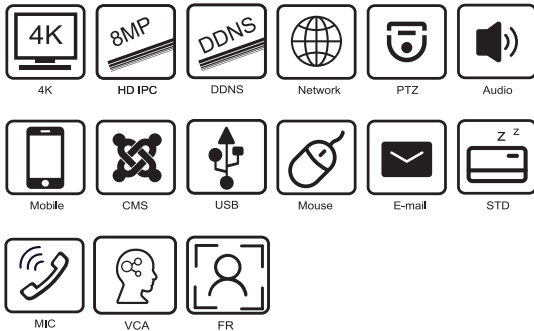

QT3316P-4A

Product Features

- ▲ Supports 16 CH 8MP/ 6MP/ 5MP/ 4MP/ 3MP/ 1080P/ 1280×1024/ 960P/ 720P/ 960H/ D1/ CIF IP video input
- ▲ Standard H.265 high profile compression format to get high-quality video at much lower bit rate
- ▲ Intuitive and user-friendly Graphic User Interface (GUI), Windows style operation by mouse
- ▲ Multi-mode recording: manual / timer / motion / sensor / smart events
- ▲ Playback : 16 CH simultaneously playback
- ▲ Search : time slice, time, event, tag, smart and face database search
- ▲ Supports face detection and comparison
- ▲ Supports multiple VCA (Video Content Analytics) events, such as object abandoned/missing, region intrusion, tripwire, video tampering, etc.
- ▲ Supports POS information overlay on live view and playback
- ▲ Express and flexible backup via USB, network and so on
- ▲ Pentaplex : preview, record, playback, backup and remote access
- ▲ DHCP, DDNS, PPPoE network protocol
- ▲ Remote control via Web Client or CMS : preview, playback, backup, PTZ and configuration
- ▲ 16 PoE network ports; PoE power supply supported
- ▲ Dual stream technology for local storage with high definition, remote network transmission and remote surveillance with mobile device
- ▲ Multi-user online simultaneously
- ▲ Multi-user online simultaneously
- ▲ Authorization management, log view and device status view
- ▲ 4K output, true high resolution display
- ▲ Supports PTZ preset and auto cruise, up to 255 presets and 8 cruises
- ▲ Supports NAT function and QRCode scanning by mobile phones
- ▲ Powerful mobile surveillance by smart phones with iOS and Andriod OS