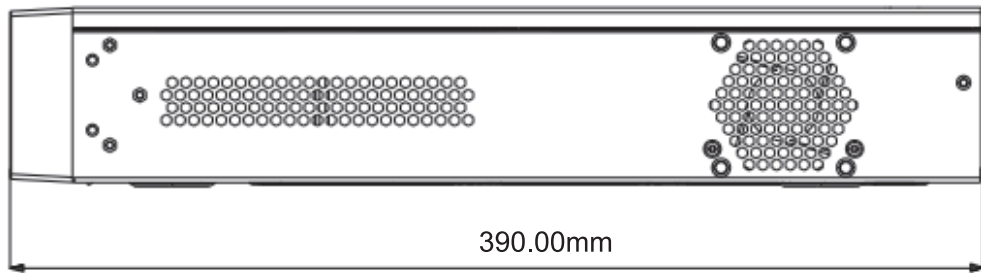

Others

Power Supply	ATX 300W
Consumption	≤ 15W (without HDD)
Dimensions (mm)	440 × 390 × 70 (W × D × H)
Work Environment	-10 ~ 50 ℃ , 10% ~ 90% humidity

Dimensions

Rear Panel