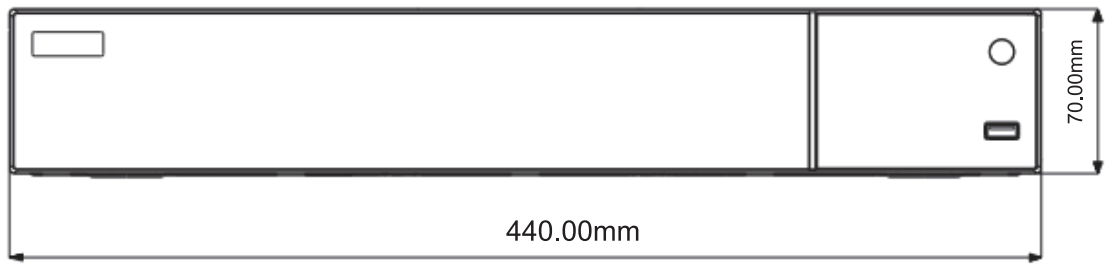

Others

Power Supply	ATX 300W
Consumption	≤ 15W (without HDD)
Dimensions (mm)	440 × 390 × 70 (W × D × H)
Work Environment	-10 ~ 50 ℃ , 10% ~ 90% humidity

Dimensions

Rear Panel